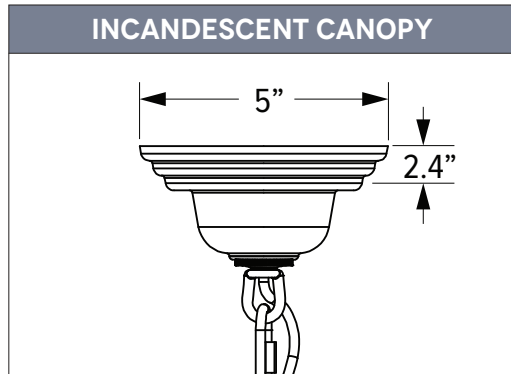

SCHOOLHOUSE CHAIN HUNG PENDANTS

MKT-0030, REV A

This collection of pendant lights suspends iconic, glass schoolhouse shades from a rugged chain mounting, giving homes and businesses a contemporary yet still timeless style. To create the mounting's unique aesthetic, a cord in your choice of color is weaved through a 4-gauge chain, balancing the industrial edge with a touch of style. When it's time to install the pendant, a Quick Link allows simple, on-site adjustments to the chain's length.

CHAIN HUNG (CNXX)

CODE	LENGTH (L)
CN36	36" (3 Feet)
CN48	48" (4 Feet)
CN60	60" (5 Feet)
CN72	72" (6 Feet)

Custom lengths available upon request, contact factory for additional information.

CSA LISTED CORD OPTIONS