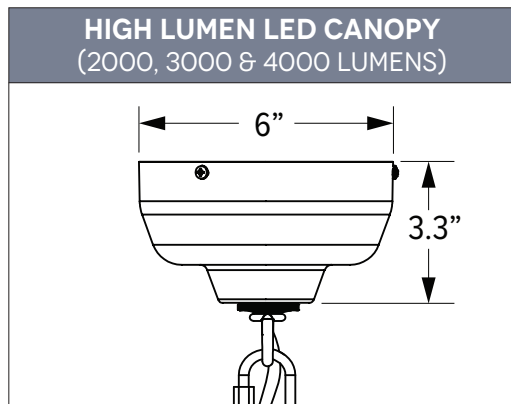

CHAIN HUNG (CNXX)

CODE	LENGTH (L)
CN36	36" (3 Feet)
CN48	48" (4 Feet)
CN60	60" (5 Feet)
CN72	72" (6 Feet)

Custom lengths available upon request, contact factory for additional information.

CSA LISTED CORD OPTIONS