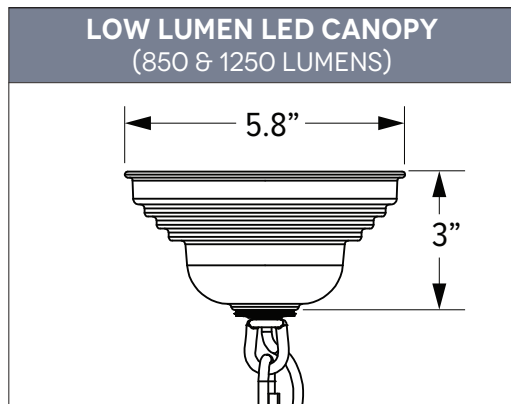

SCHOOLHOUSE CHAIN HUNG PENDANTS

MKT-0030, REV A

This collection of pendant lights suspends iconic, glass schoolhouse shades from a rugged chain mounting, giving homes and businesses a contemporary yet still timeless style. To create the mounting's unique aesthetic, a cord in your choice of color is weaved through a 4-gauge chain, balancing the industrial edge with a touch of style. When it's time to install the pendant, a Quick Link allows simple, on-site adjustments to the chain's length.

CHAIN HUNG (CNXX)

CODE	LENGTH (L)
CN36	36" (3 Feet)
CN48	48" (4 Feet)
CN60	60" (5 Feet)
CN72	72" (6 Feet)

Custom lengths available upon request, contact factory for additional information.

CSA LISTED CORD OPTIONS